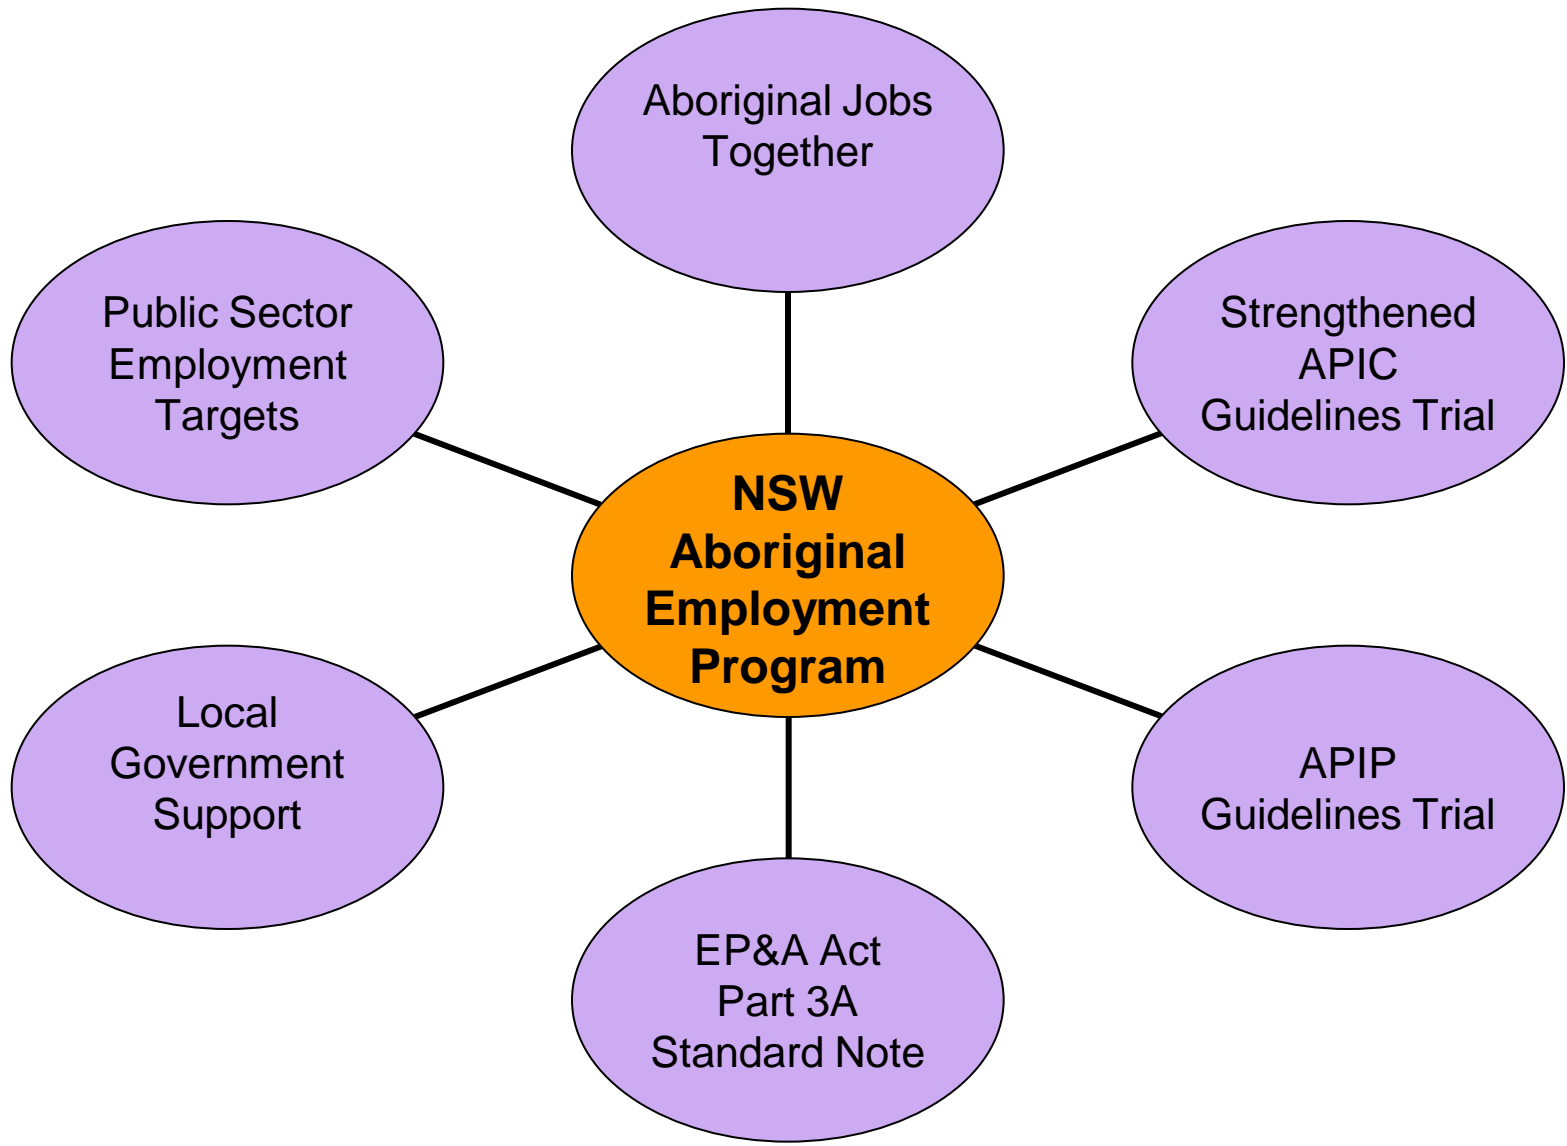

Human Services
Aboriginal Affairs NSW

NSW Aboriginal Employment Program (NAEP)

Aboriginal Jobs Together

- New cadetships and traineeships
- Disability and community services sectors

Strengthened Aboriginal Participation in Construction (APIC) Guidelines Trial

- Large-scale development contracts

Local Government Support

- Local government engagement

Public Sector Employment Targets

- Career progression in the public sector