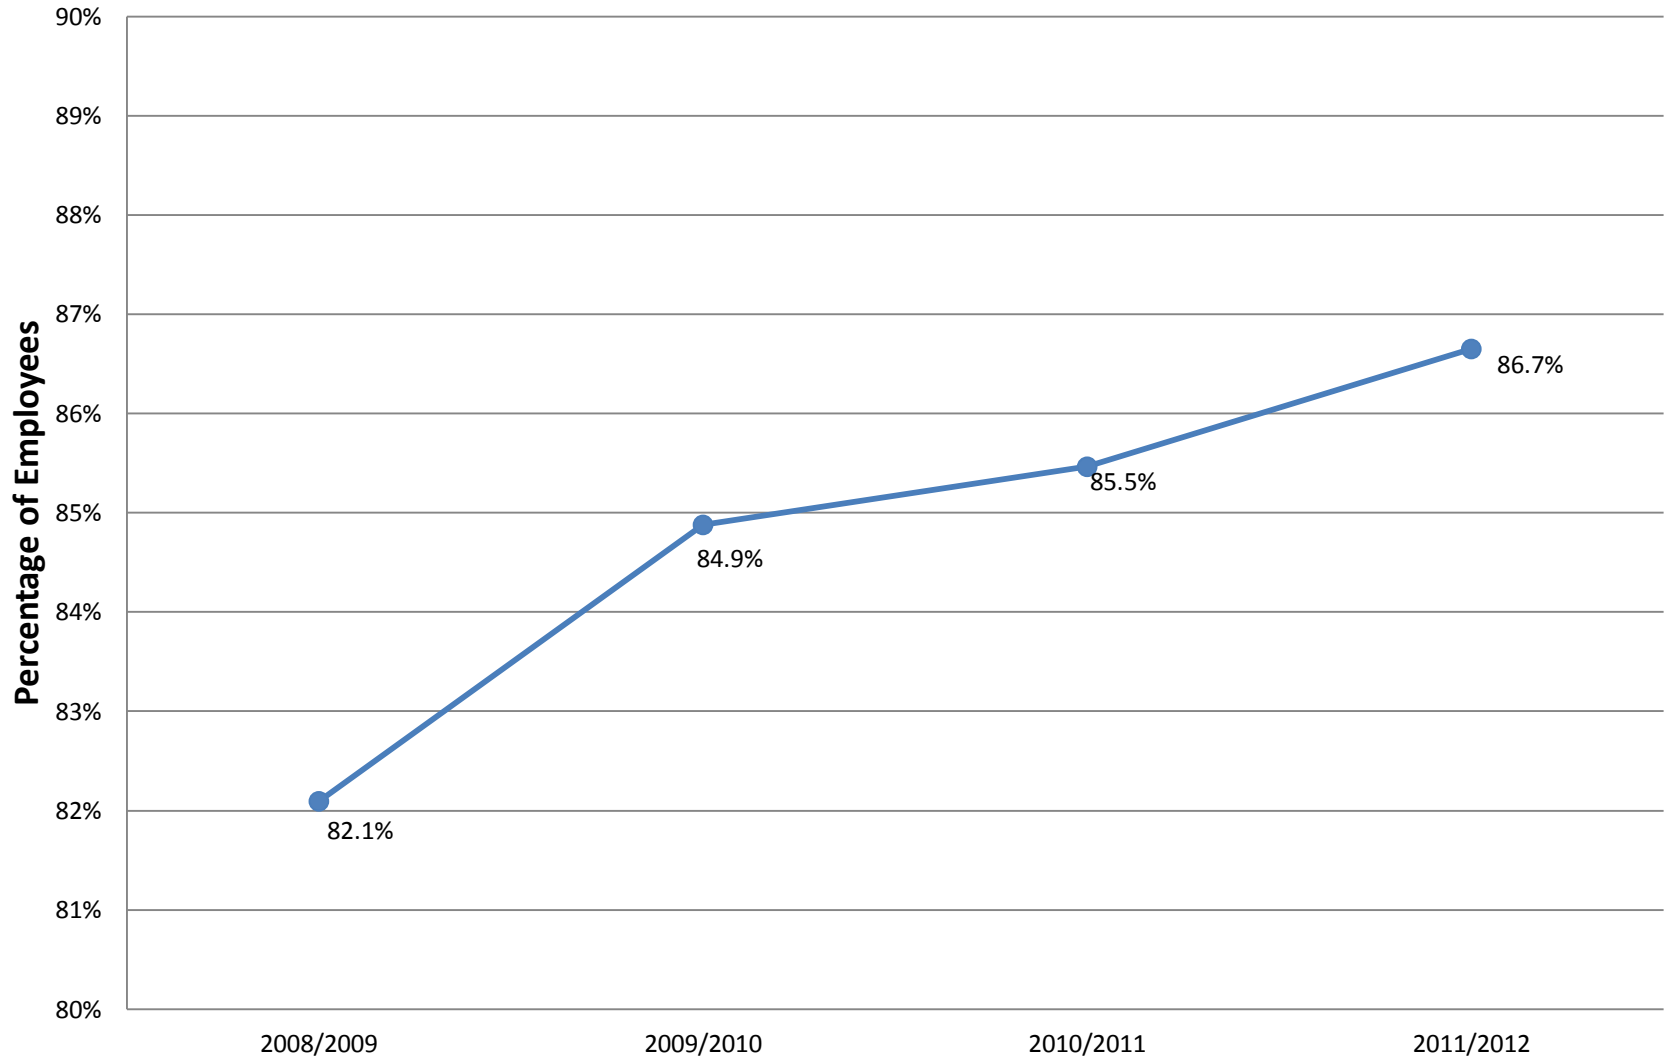

MacDonnell Shire

MacDonnell Shire Council Journey (Indigenous Employment)

Diane Hood – Chief Executive Officer

Narelle Milne – Manager Human Resources

MacDonnell Shire

Percentage of Community Based Indigenous Employees